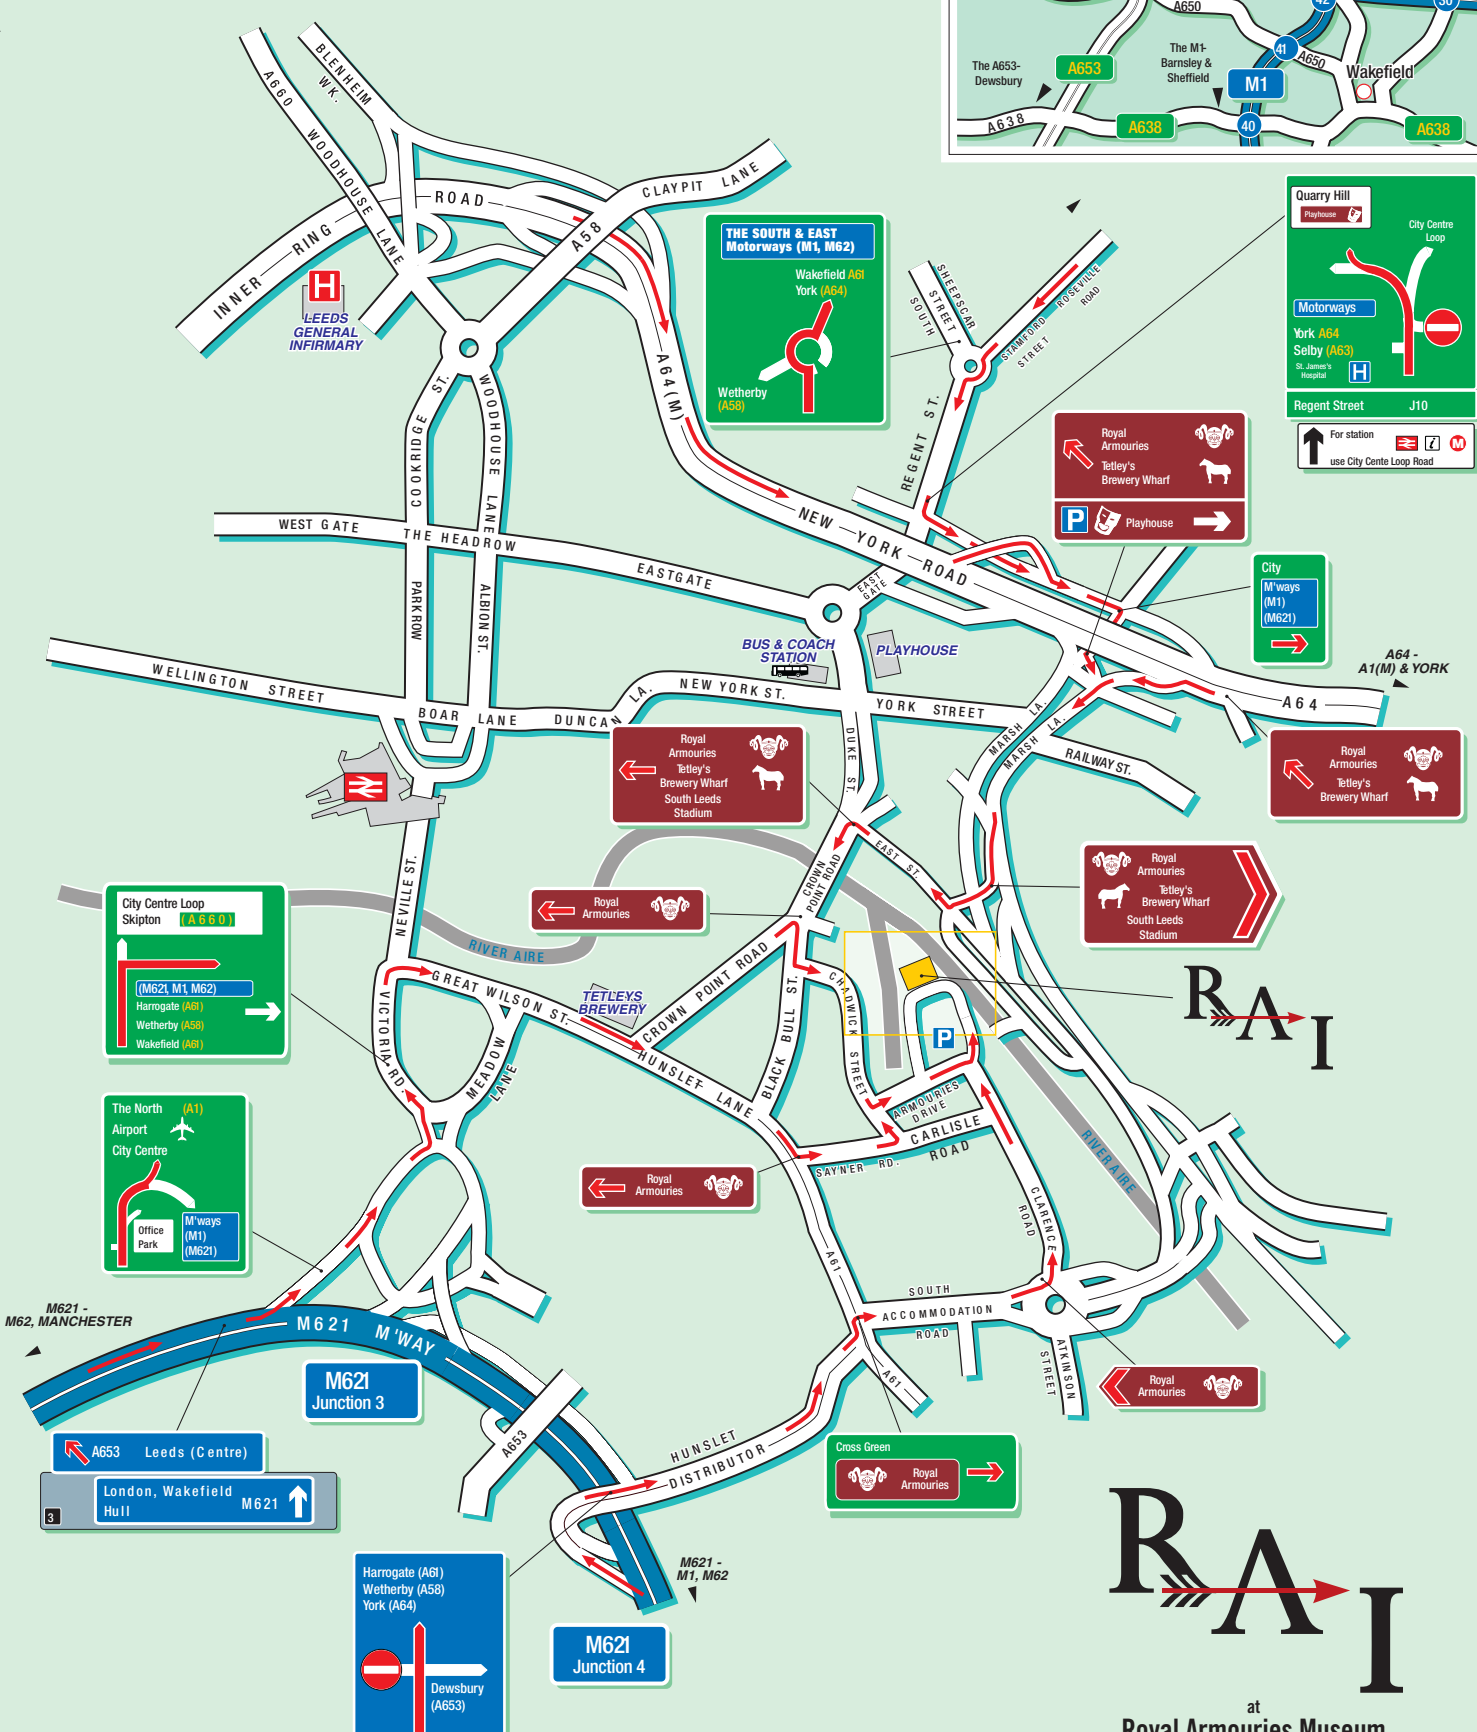

By Bus.
Leeds Bus & Coach Station is
approximately 15 minutes walk away
or 5 minutes by taxi.

By Rail.
Leeds Station is approximately 20
minutes walk away or 5 minutes
by taxi.

By Air.
Leeds/Bradford Airport is
approximately 30 minutes drive away.

© Give Way 2004
OS data. PU 100040256. Crown © 2003.

Quarry Hill
Playhouse
City Centre Loop

Motorways
York A64
Selby (A63)
St. James's Hospital

Regent Street J10

For station
use City Centre Loop Road

City Centre Loop
Skipton (A660)

(M621 M1 M62)
Harrogate (A61)
Wetherby (A58)
Wakefield (A64)

The North
Airport
City Centre

Office Park
M'ways (M1)
(M621)

A653 Leeds (Centre)

London, Wakefield
Hull M621

Harrogate (A61)
Wetherby (A58)
York (A64)

Dewsbury (A653)